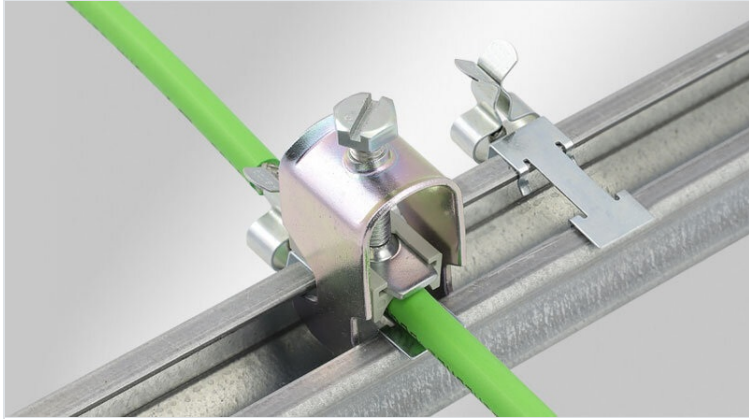

# EMC-schermklemmen voor 30 mm DIN-rail vorm C

met of zonder geïntegreerde trekontlasting

WE  
CONTROL  
COMPONENTS

[Bestel direct online @ CC Nederland »](#)

[Voor aanvragen uit België klik hier »](#)

EMC shield clamps are used, where the shield of cables must be connected to the earth potential. They are easy to use and effective in earthing single cable shields.

When using types with integrated strain relief cables can be fixed via the cable jacket using cable ties. Thus strain relief in accordance with EN 62444 is achieved. We also offer EMC shield clamps with double strain relief function acc. to PROFINET installation guidelines.

Due to its special design the clamping ranges of the MSKL are very large while the dimensions are comparatively small. (Example: MSKL 3-12, assembled with a 12 mm cable shield: width 26.25 mm).

The shield clamps can be mounted on 30 mm DIN rails shape C using the SC screw foot.

With the LFC cable shield clamp the cable shield is directly contacted at the C-rail. Your existing cable clamp can still be used for strain relief. The LFC clamp is simply snapped onto the C-rail and is then fixed using the screw of your cable clamp.